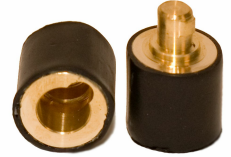

ADAP.PLUG DIX70/25.2 PCS

Product group: **195** Product number: **633073**

Adapter plug Dix 70/25, female 70 – Male 25, 2 pcs.

Product information

Specification

General

Invent Hazard Material (IMO/EU) classification	NA
--	----

Variants

Product name	Product number
<u>ADAP.PLUG DIX70/25.2 PCS</u>	633073
<u>CABLE CONNE.SAFETY COMPL</u>	513044
<u>CABLE CONNECTOR DIX120 MALE-FEMALE</u>	736744
<u>CABLE CONNECTOR DIX25 MALE-FEMALE</u>	632885 (supersedes 530071)
<u>CABLE CONNECTOR DIX70 MALE-FEMALE</u>	632893 (supersedes 175901)
<u>CONVERSION ASSEM. 2 PCS</u>	634121 (supersedes 531137)
<u>REMOTE CONTROL F/UWI-320/500 & UWW-301</u>	670414
<u>REMOTE CONTROL PARALLEL CONNECTION</u>	676973
<u>REMOTE CONTROLCABLE FOR UWI-320/500</u>	670422
<u>TRIPLE CONNECTION DIX-70 MMF, 2 PCS</u>	632901 (supersedes 676995)

Related products

Is frequently bought together with

513044	CABLE CONNE.SAFETY COMPL	510420	LEATHER APRON F/WELDING
699272	LH-314N 3.2X450MM96 PCS 5KG	653899	RETURN CLAMP 400A.
594325	EL.HOLDER 400A WITH DIX70 CONNECTOR		

This page is printed from:

<https://www.wilhelmsen.com/product-catalogue/products/welding/arc-welding-equipment/cables-and-connectors/adap.plug-dix7025.2-pcs/>