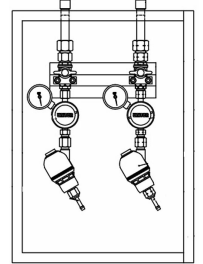

Last updated: 30/03/2023 21:02:39

OUTLET STATION-700 COMPL. W/SG-5 AND CABINET

Product group: **611** Product number: **5502771**

Complete set of a Gas Distribution System (GDS) outlet point to be installed in the workshop.

Product information

The outlet station model 700 for bulkhead mounting is designed to obtain the highest degree of safety together with ease of operation. The standard protective cabinet, which completely encloses the outlet equipment, is made of 1.5 mm steelplate. As standard supply, the outlet station is fitted with the completely enclosed SG-5 flashback arrestors and R-700+ regulators. For replacement, flashback arrestors model S-55 and regulators model R-530 are compatible. The outlet stations are delivered complete with installation instructions and directions for use and maintenance. A stretch-relief bracket for the welding hoses is included. A complete set consists of: - Steel Cabinet - Pre-welded Unions - Twin Valve Unit for Outlet Station - Regulator R-700+ OX - Regulator R-700+ AC - Flashback Arrestor SG-5 OX - Flashback Arrestor SG-5 AC - Stretch Relief Bracket - Union nut and hose tails

Features

- standard connections to distribution piping
- quick acting ball valves
- quality regulators and flash back arrestors
- A cabinet protecting the outlet station against dirt and mechanical damage